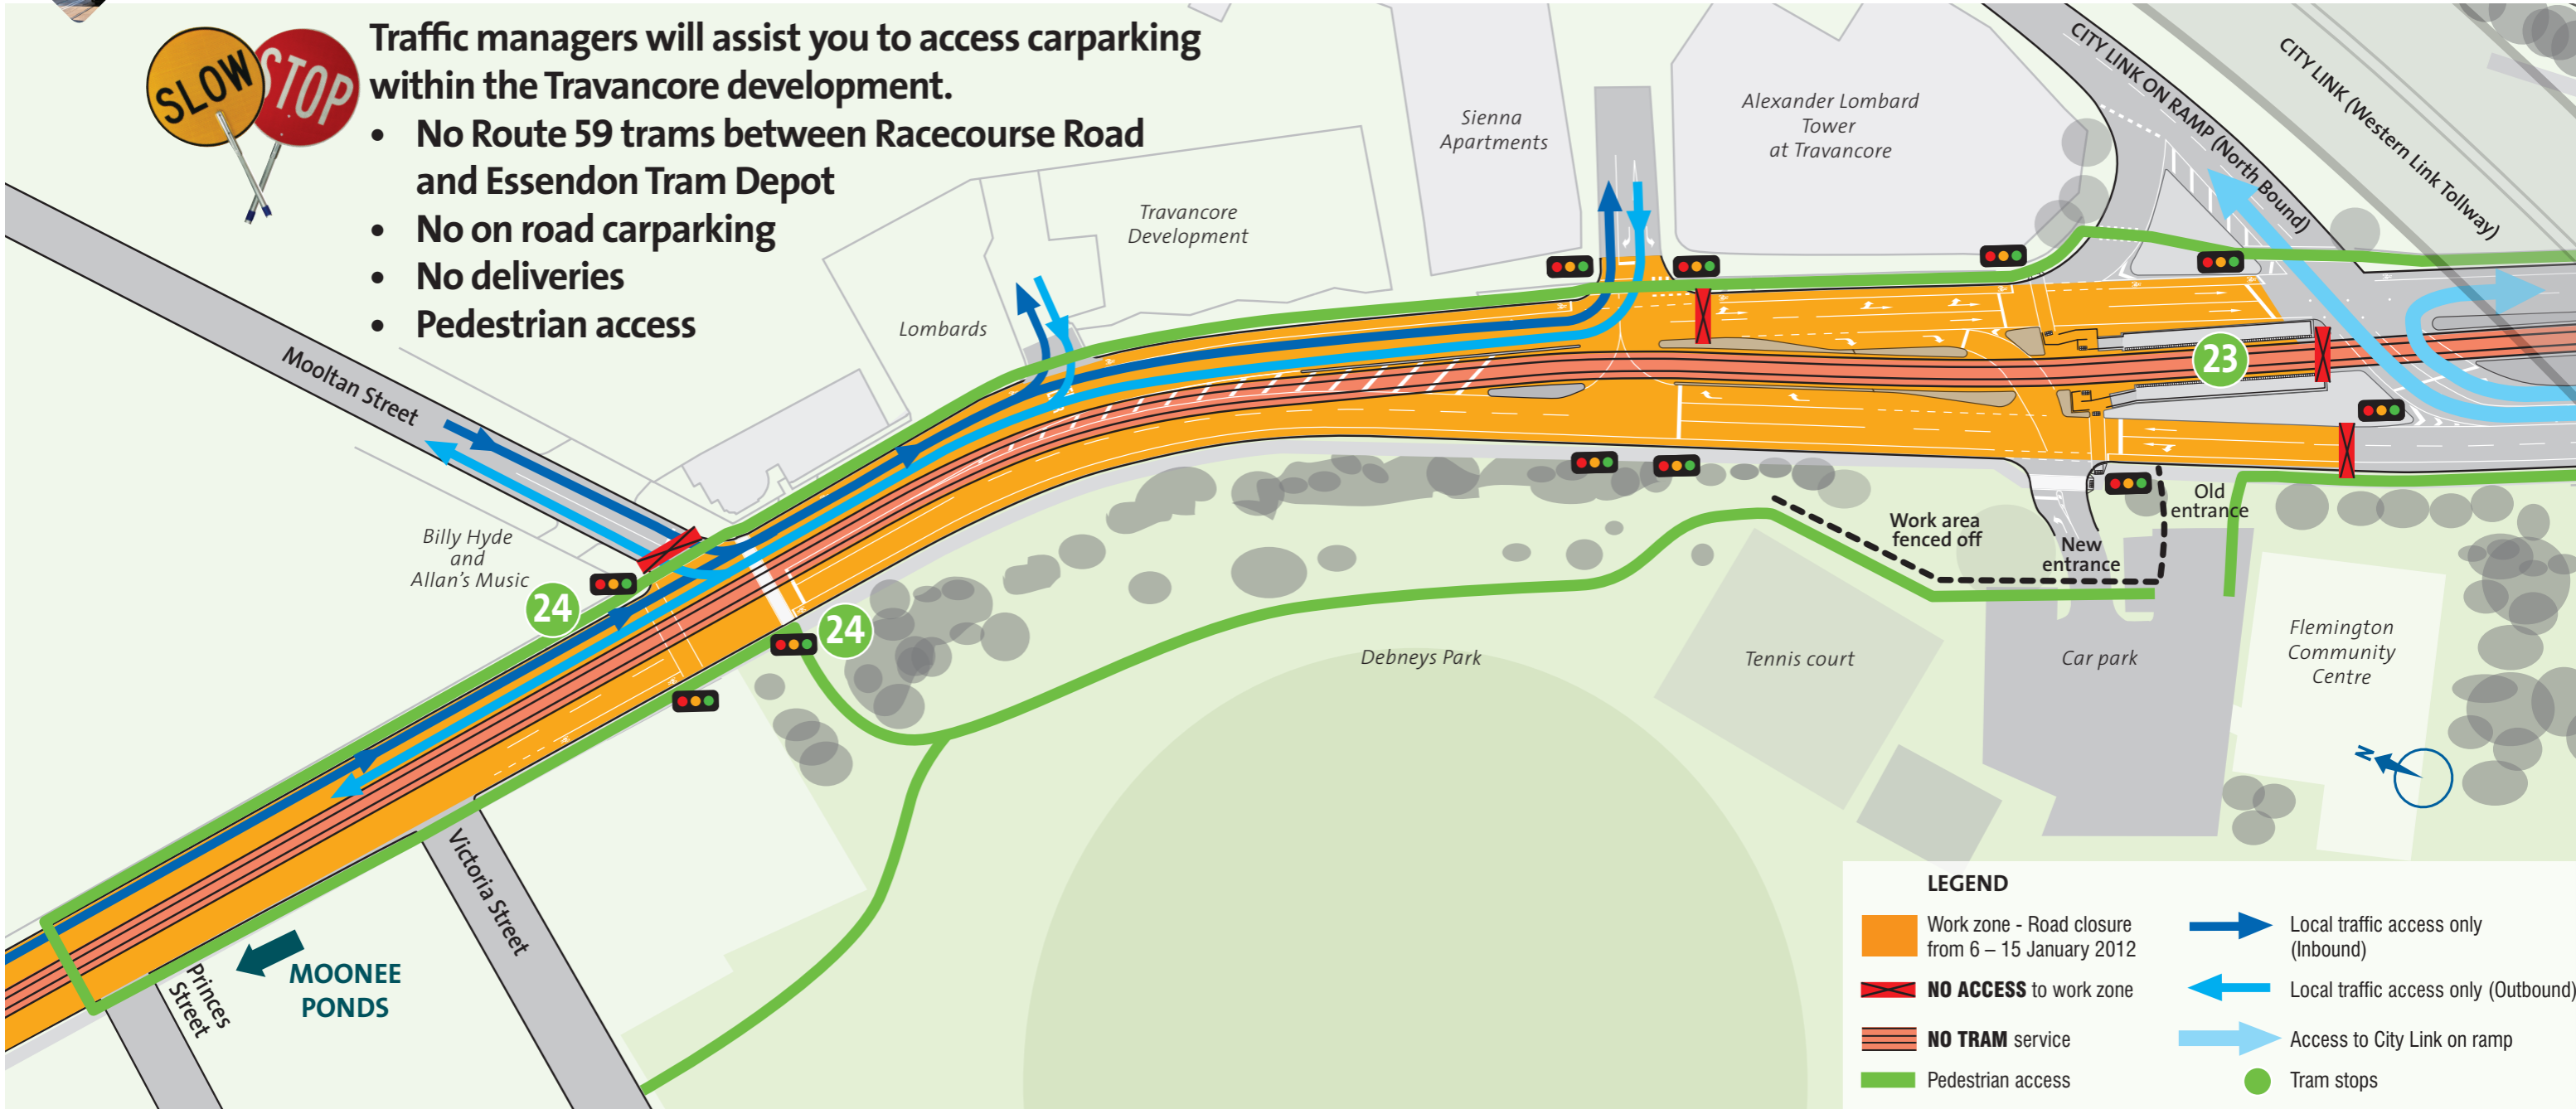

Tram route 59 transport improvement project

Mt Alexander Road, Flemington and Travancore

Access between Victoria Street and CityLink on ramp, 6 – 15 January 2012

Traffic managers will assist you to access carparking within the Travancore development.

- No Route 59 trams between Racecourse Road and Essendon Tram Depot
- No on road carparking
- No deliveries
- Pedestrian access

Map: Artist impression only - not to scale.